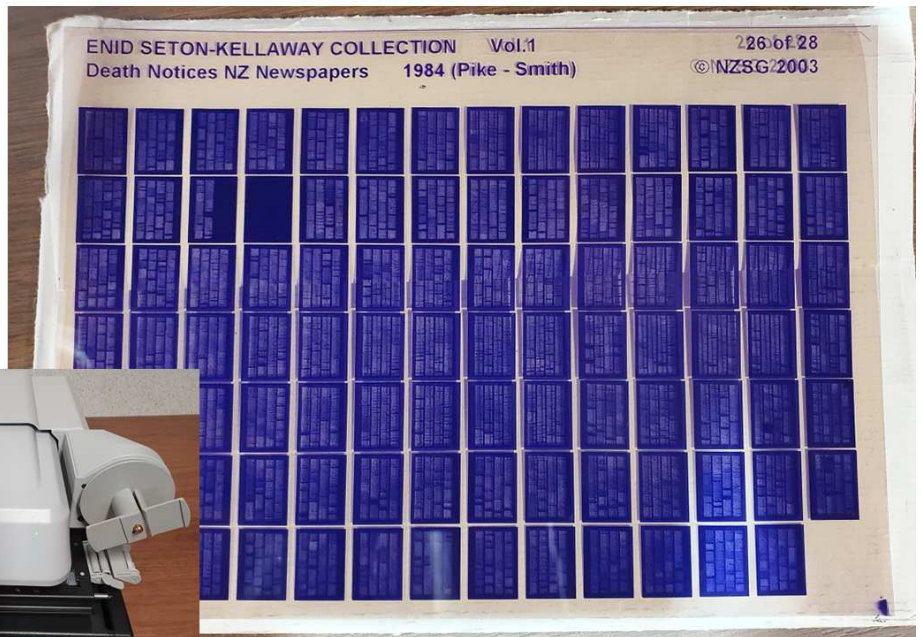

Finding the Seton Kellaway Collection