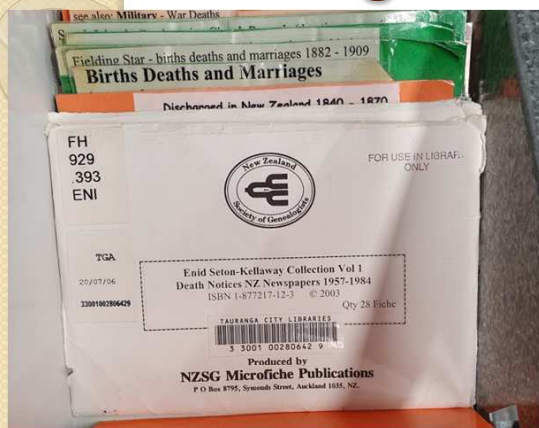

Finding the Seton Kellaway Collection